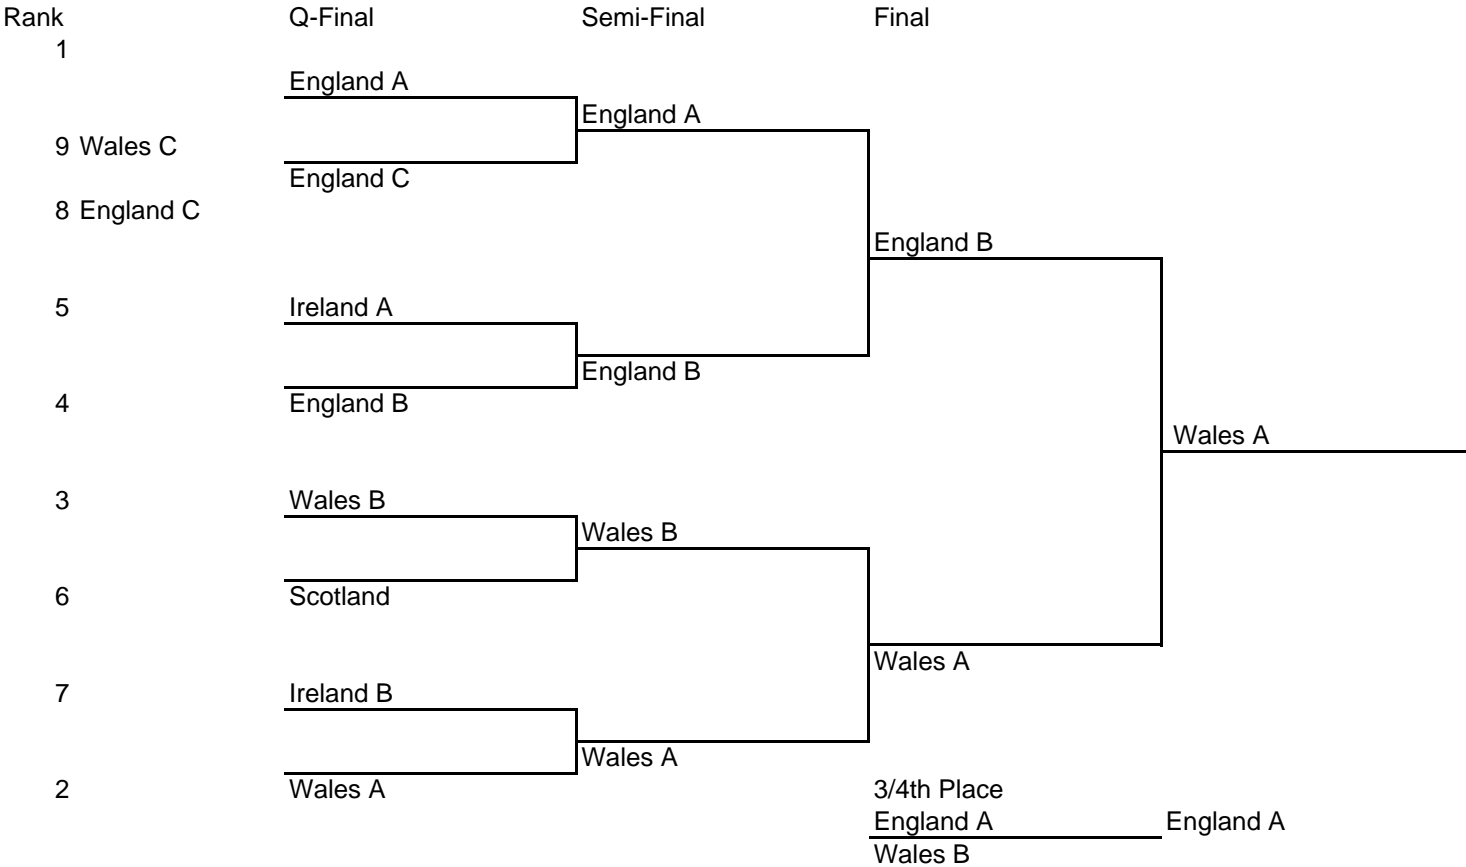

Dragons International Parallel Slalom Men

Teams

- England A Paul Telling, Benn Hall, Stuart Riches, Andy Roose
- England B Colin Armstrong, Andrew Leeson, Harry Hornsby, Ben Clarke
- England C Jon Powell, Luke McCarthy, Peter Calvert, Adam Hutchings
- Ireland A Shane McShera, Simon Lyons, Matthew Mitchell, Nicky McKelvey
- Ireland B Stephen Dent-Neville, Cillian Worrall, Hubert Gallagher, Jeff Montgomery
- Scotland Scott McWhirter, Graeme Price, Xavier Flynn, Brett Wild
- Wales A Tom Hales, Andrew Watson, Gerard Flahive, Alex Jeal
- Wales B Mikey Thelwell, Simon Watson, Ian Williams, Andrew Crawford
- Wales C Andy Davies, Scott Sanger, Colin Davies, Sam Stephens

Result

1. Wales A
2. England B
3. England A